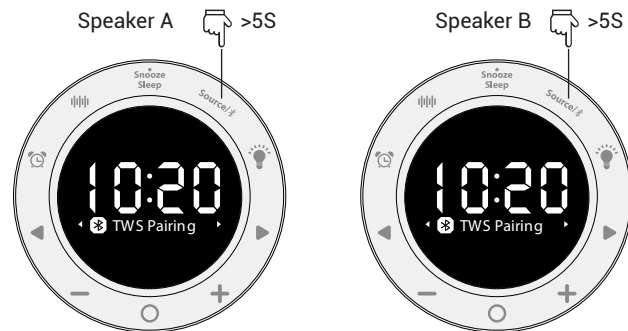

4. Ringtone

5. Alarm volume

6. Light

7. Ring

8. Snooze

Close Alarm

Sleep Music

White noise --> Seashore--> Light music--> Rain -->Bird-->Off

Light Adjustment

Turn on the light

White-->Music 1-->Music 2-->Light off

1. In the white light mode
Adjust the brightness

Dimmer

Brighter

Adjust the light color

Sleep Mode Setting

15 Min-->30 Min-->60Min-->90Min-->00 Min

TWS Pairing

Connected

FCC Caution

This device complies with part 15 of the FCC Rules. Operation is subject to the following two conditions: (1) This device may not cause harmful interference, and (2) this device must accept any interference received, including interference that may cause undesired operation.