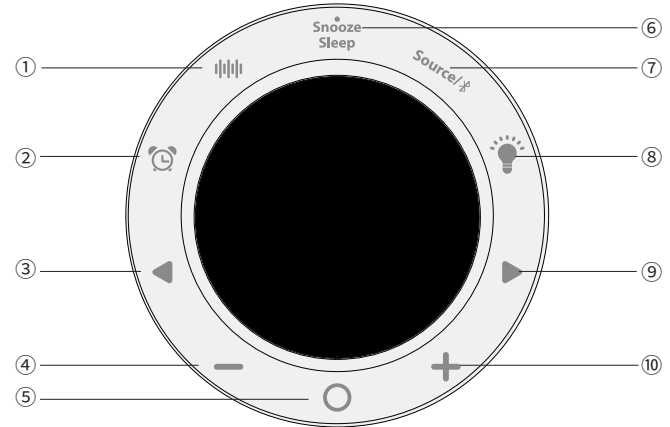

Product Illustration

① Sleep Music

② Alarm

③ Backward/Previous

④ Volume - button

⑤ Multi-functional button

⑥ Snooze/Sleep

⑦ Source/Bluetooth

⑧ Light

⑨ Preward/Next

⑩ Volume + button