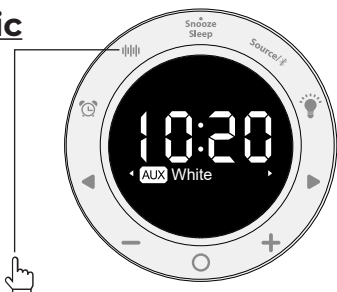

4. Ringtone

5. Alarm volume

6. Light

7. Ring

8. Snooze

Close Alarm

Sleep Music

White noise --> Seashore--> Light music--> Rain -->Bird-->Off

Light Adjustment

Turn on the light

White-->Music 1-->Music 2-->Light off

1. In the white light mode
Adjust the brightness

Dimmer

Brighter

Adjust the light color

Sleep Mode Setting