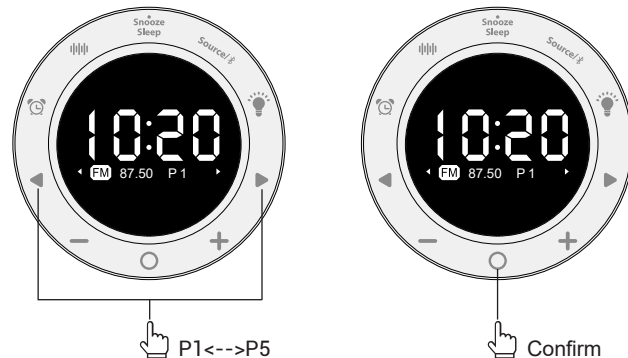

3.Scan

5.Save as preset

4.Listen to presets

Warm Tip:

If you want a better radio effect, please insert the provided FM antenna into the device.