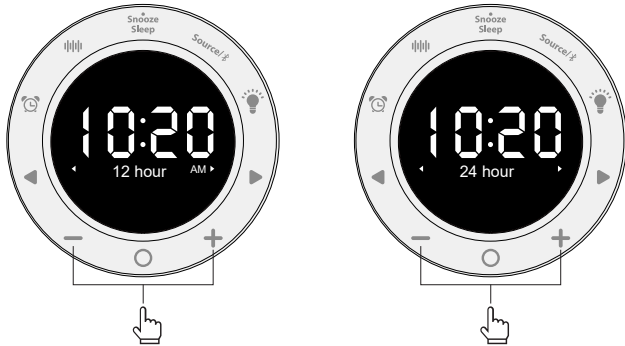

② Alarm

③ Backward/Previous

④ Volume - button

⑤ Multi-functional button

⑥ Snooze/Sleep

⑦ Source/Bluetooth

⑧ Light

⑨ Preward/Next

⑩ Volume + button

Set Time

Clock Backup Battery

Connections

Set Time

1. 12Hour/24Hour

2. Time
3. Date

Source Conversion

Bluetooth Connection

1. Convert into Bluetooth mode

-->

FM

1. Listen to FM

2. Tune

3.Scan

5.Save as preset