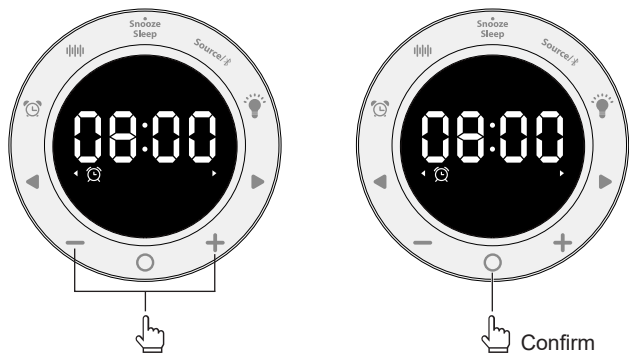

4.Listen to presets

Warm Tip:

If you want a better radio effect, please insert the provided FM antenna into the device.

6.FM Region Switching

Alarm

1. Alarm On/Off

2. Set Alarm

3. Weekday/weekend/everyday/One day

4. Ringtone

5. Alarm volume

6. Light

7. Ring

8. Snooze

Close Alarm

Sleep Music

White noise --> Seashore--> Light music--> Rain -->Bird-->Off