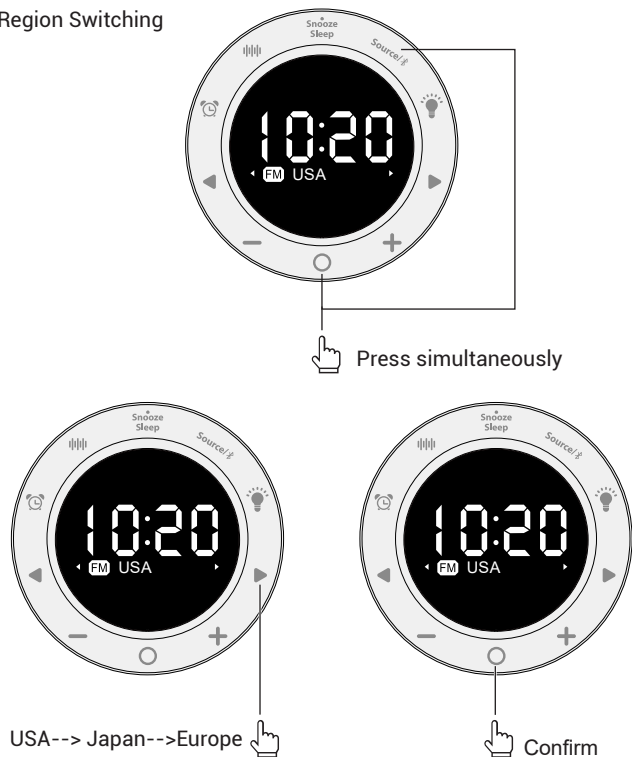

4.Listen to presets

Warm Tip:

If you want a better radio effect, please insert the provided FM antenna into the device.

6.FM Region Switching

Alarm

1. Alarm On/Off

2. Set Alarm

3. Weekday/weekend/everyday/One day