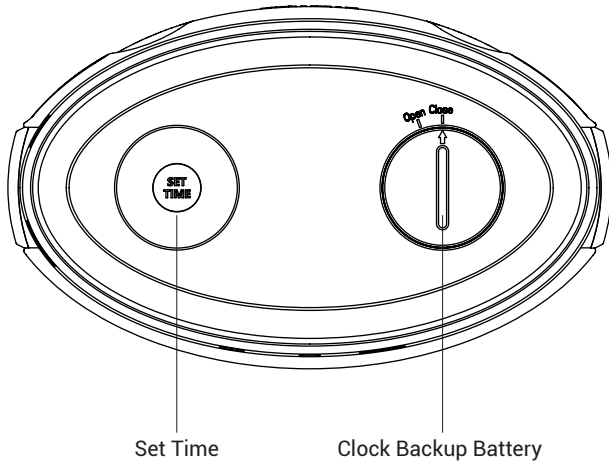

② Alarm

③ Backward/Previous

④ Volume - button

⑤ Multi-functional button

⑥ Snooze/Sleep

⑦ Source/Bluetooth

⑧ Light

⑨ Preward/Next

⑩ Volume + button

Set Time

Clock Backup Battery

Connections

Set Time

1. 12Hour/24Hour

2. Time
3. Date

Source Conversion