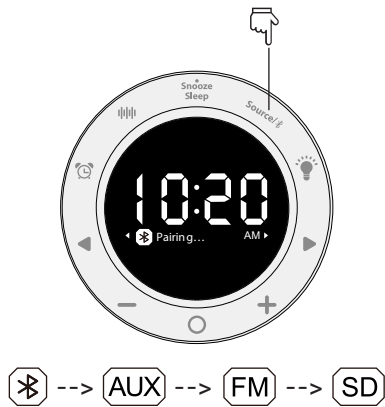

② Alarm

③ Backward/Previous

④ Volume - button

⑤ Multi-functional button

⑥ Snooze/Sleep

⑦ Source/Bluetooth

⑧ Light

⑨ Preward/Next

⑩ Volume + button

Set Time

Clock Backup Battery

Connections

Set Time

1. 12Hour/24Hour

2. Time
3. Date

Source Conversion

Bluetooth Connection

1. Convert into Bluetooth mode

-->

FM

1. Listen to FM

2. Tune

3.Scan

5.Save as preset