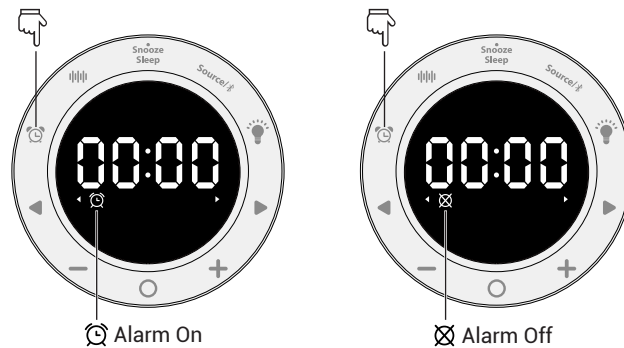

4.Listen to presets

Warm Tip:

If you want a better radio effect, please insert the provided FM antenna into the device.

6.FM Region Switching

Alarm

1. Alarm On/Off

2. Set Alarm

3. Weekday/weekend/everyday/One day

4. Ringtone

5. Alarm volume

6. Light

7. Ring

8. Snooze

Close Alarm

Sleep Music

White noise --> Seashore--> Light music--> Rain -->Bird-->Off