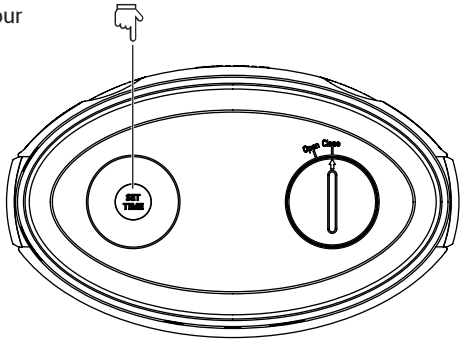

⑩ Volume + button

Set Time

Clock Backup Battery

Connections

Set Time

1. 12Hour/24Hour

2. Time
3. Date

Source Conversion