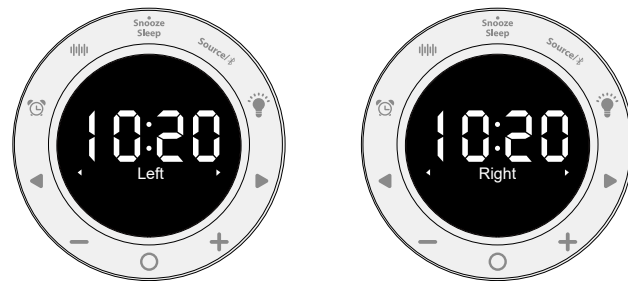

Adjust the light color

Sleep Mode Setting

15 Min-->30 Min-->60Min-->90Min-->00 Min

TWS Pairing

Connected