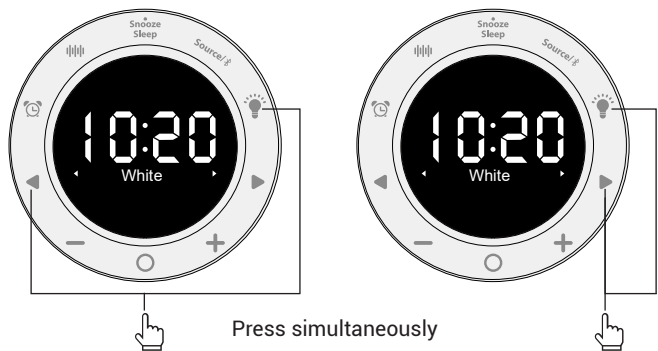

4. Ringtone

5. Alarm volume

6. Light

7. Ring

8. Snooze

Close Alarm

Sleep Music

White noise --> Seashore--> Light music--> Rain -->Bird-->Off

Light Adjustment

Turn on the light

White-->Music 1-->Music 2-->Light off

1. In the white light mode
Adjust the brightness

Dimmer

Brighter

Adjust the light color

Sleep Mode Setting