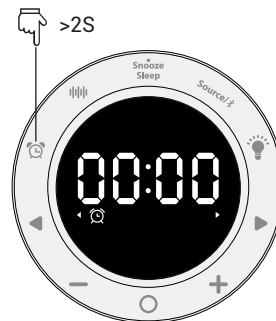

4.Listen to presets

Warm Tip:

If you want a better radio effect, please insert the provided FM antenna into the device.

6.FM Region Switching

Alarm

1. Alarm On/Off

2. Set Alarm

3. Weekday/weekend/everyday/One day